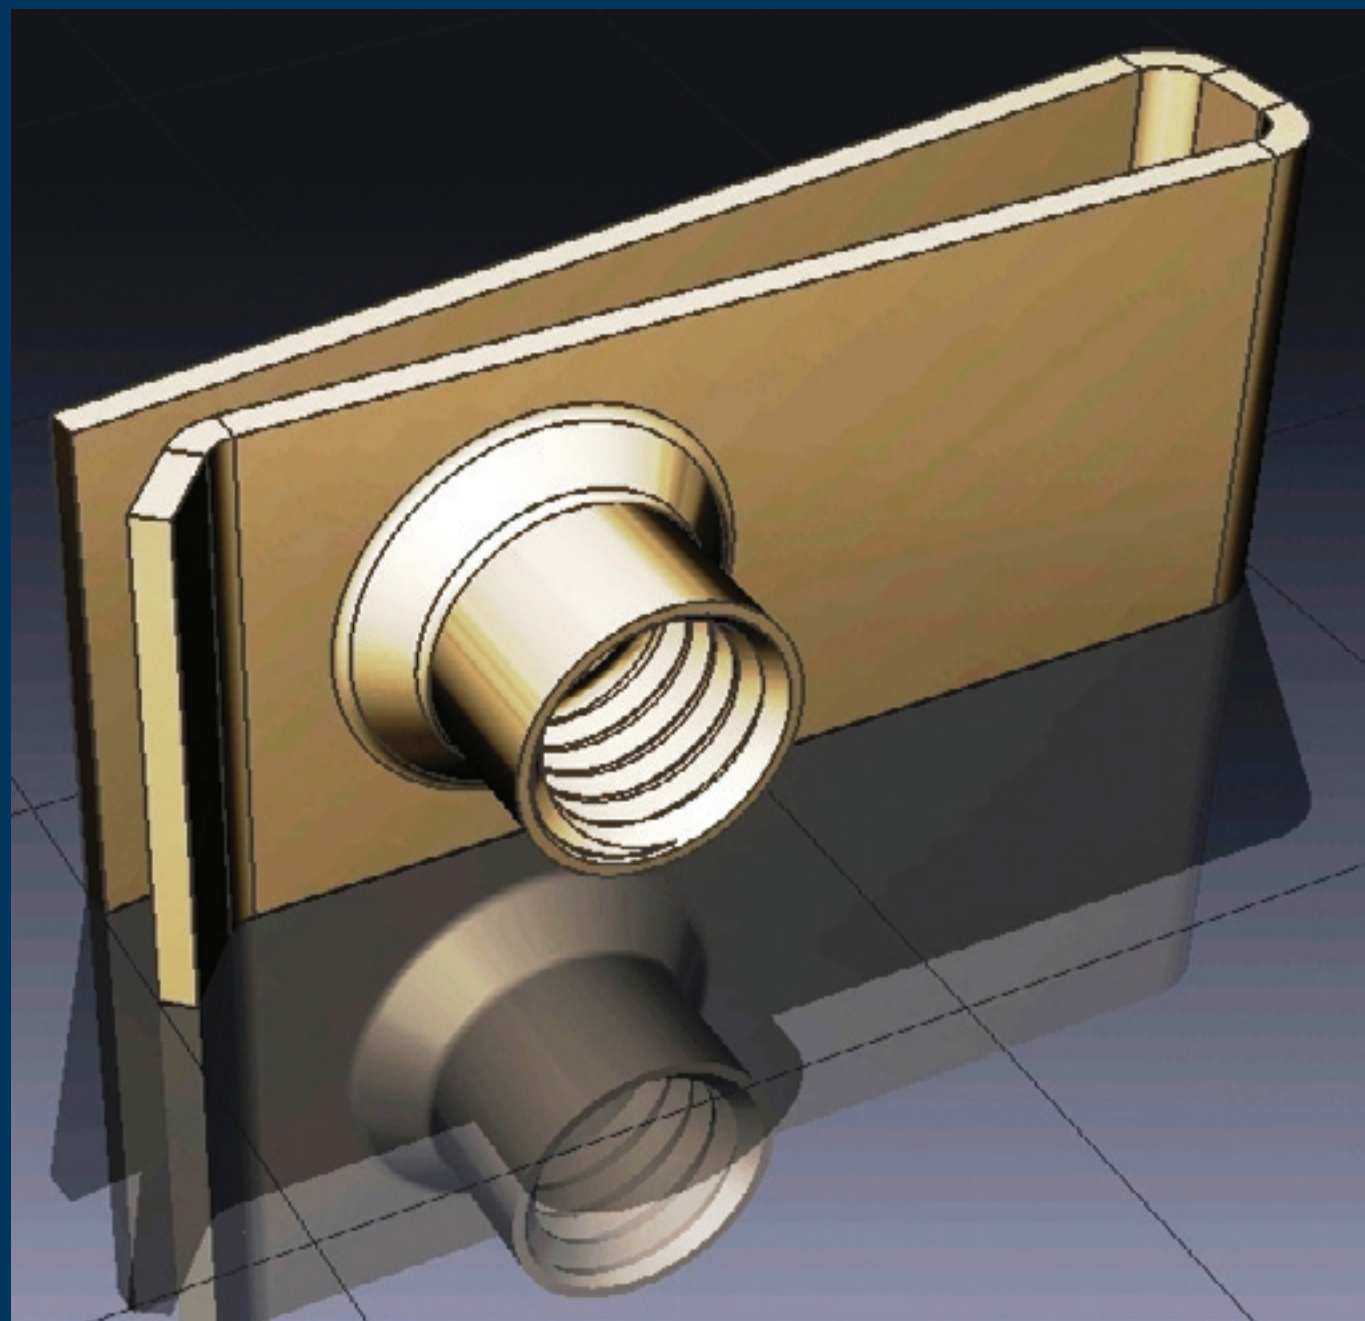

RAGEEM FASTENER CO PTY LTD

Specialised Fasteners 5

Canoe Clips

**Unit 7/6 Lindsay Street
Rockdale NSW 2216**

**Phone: 02 9599 3132
Email: sales@rageem.com.au**

**Fax: 02 9597 2673
www.rageem.com.au**