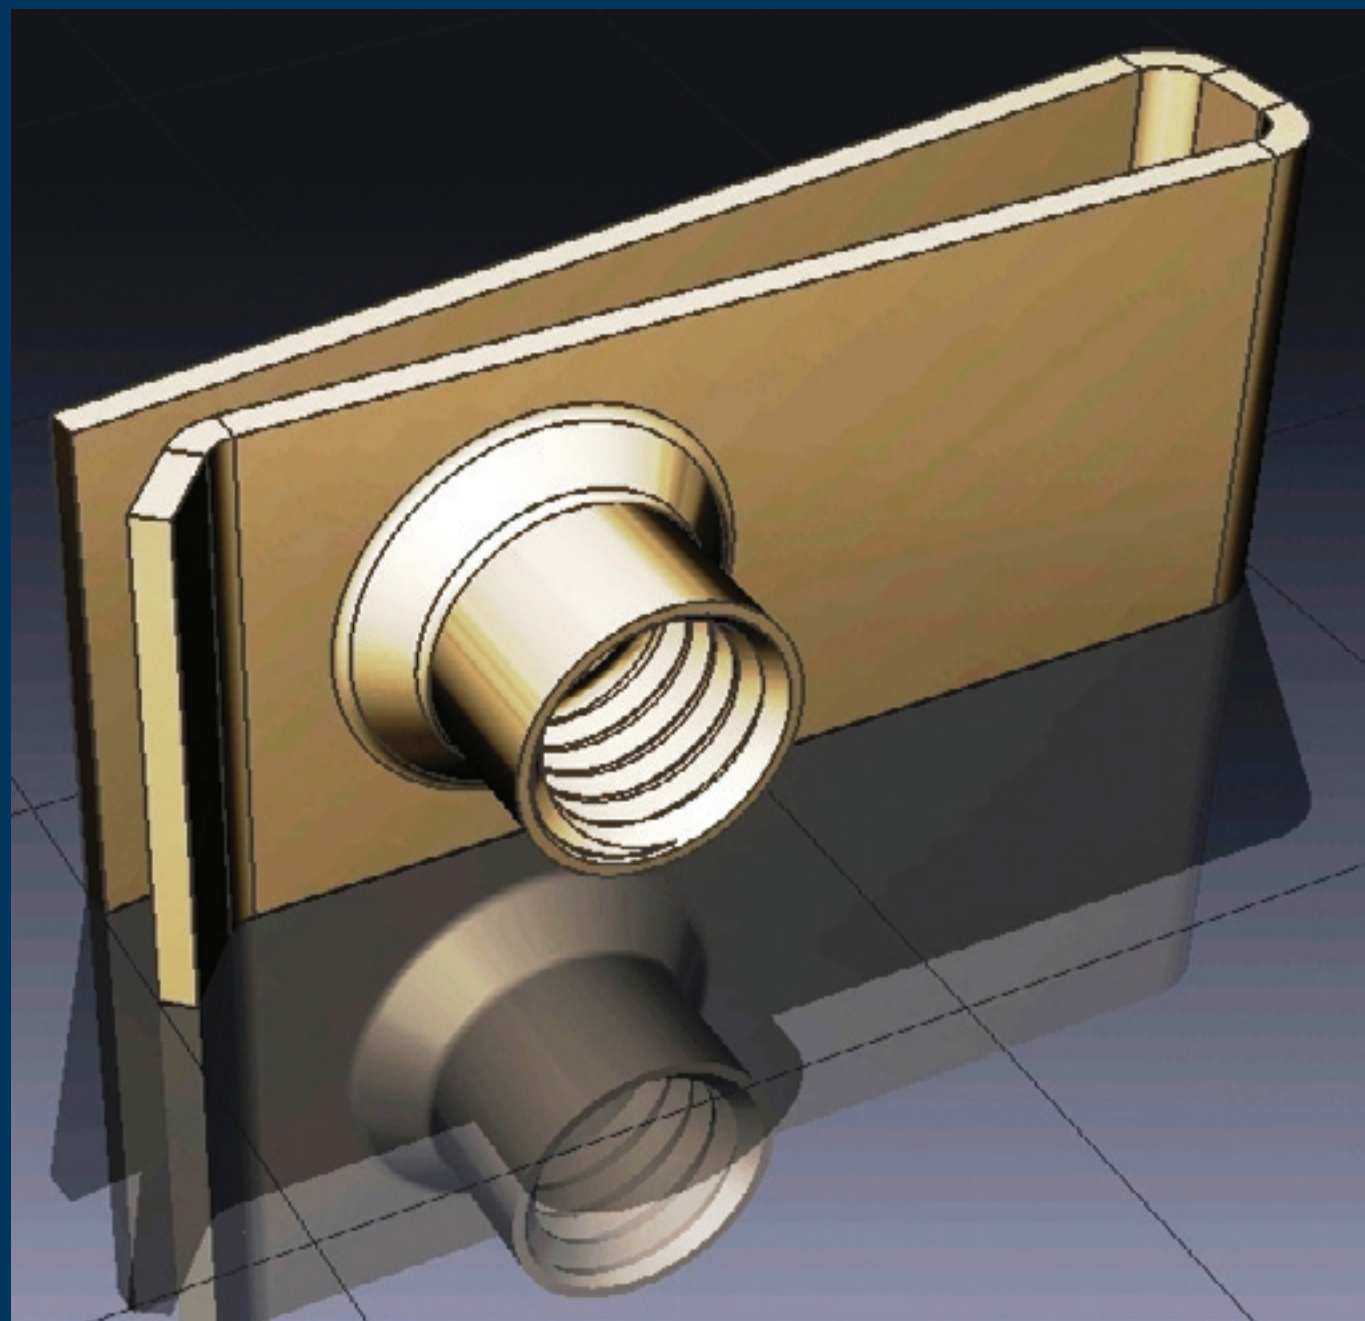

RAGEEM FASTENER CO PTY LTD

Specialised Fasteners 8

Push On Fixes

**Unit 7/6 Lindsay Street
Rockdale NSW 2216**

**Phone: 02 9599 3132
Email: sales@rageem.com.au**

**Fax: 02 9597 2673
www.rageem.com.au**