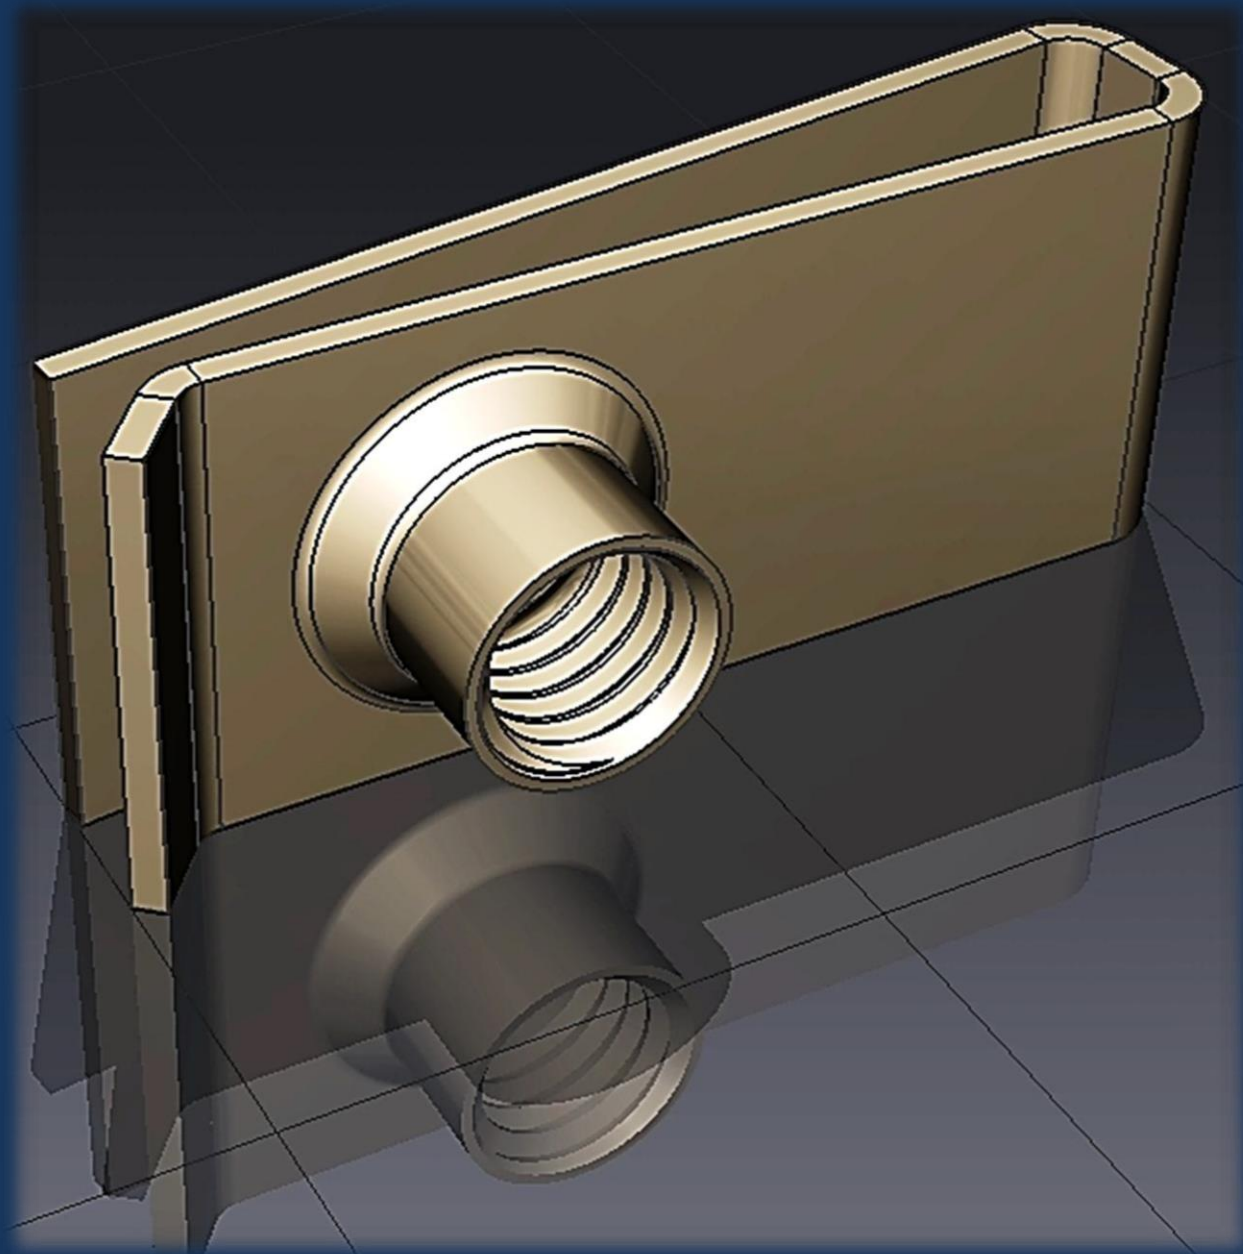

RAGEEM FASTENER CO PTY LTD

Specialised Fasteners 5

Canoe Clips

**Unit 7/6 Lindsay Street
Rockdale NSW 2216**

Phone: 02 9599 3132

Email: sales@rageem.com.au

Fax: 02 9597 2673

www.rageem.com.au